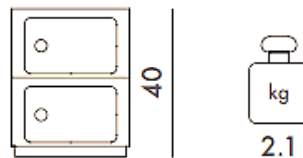

Brand: **KARTELL**
Item type: 2 Element Drawer
Item code: 4966/15
Designer: Anna Castelli Ferrieri
Color: Blue
Dimension: Ø32 x 40 cm

Click the link for more option and finishes:

https://www.kartell.com/US/default-collection-for-products/componibili/04966?variantName=x_colorVariant&variantValue=03